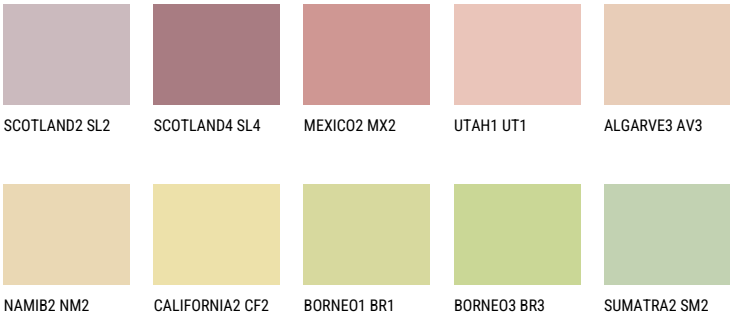

# COLOUR DETAILS

## GOA2 GA2

59% **TSR** 60%

## Matching colours

### COLOURS

For more information on plasters and paints, go to [www.ceresit.ee](http://www.ceresit.ee)

\*The presented colours refer to plasters and paints offered by Ceresit. Due to the use of digital techniques, the presented colours might not represent the original ones, thus they cannot be considered as a reliable colour presentation. We recommend checking the authentic colour samples.