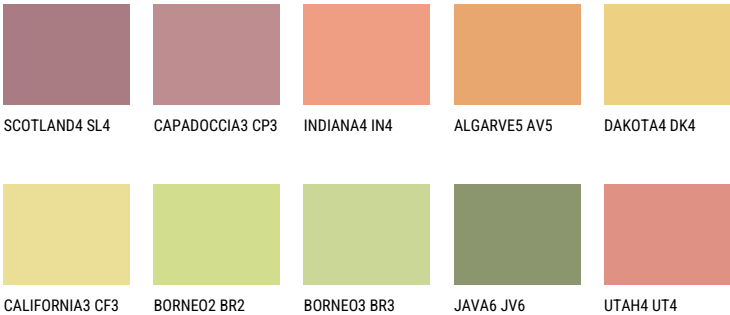

FLORIDA5 FL5

58% **TSR** 61%

Matching colours

COLOURS

For more information on plasters and paints, go to www.ceresit.ee

*The presented colours refer to plasters and paints offered by Ceresit. Due to the use of digital techniques, the presented colours might not represent the original ones, thus they cannot be considered as a reliable colour presentation. We recommend checking the authentic colour samples.

INTENSE

RUBY HEART

AMETHYST WIND

RUBY SUNSET

RUBY FIRE

AMBER JEWEL

QUARTZ EARTH

For more information on plasters and paints, go to
www.ceresit.ee

*The presented colours refer to plasters and paints offered by Ceresit. Due to the use of digital techniques, the presented colours might not represent the original ones, thus they cannot be considered as a reliable colour presentation. We recommend checking the authentic colour samples.