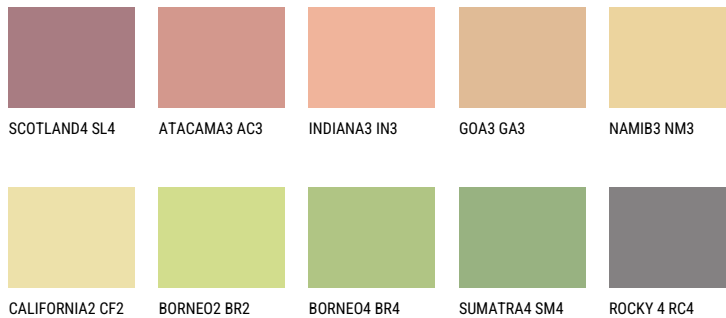

**FLORIDA4 FL4**62% **TSR** 62%**Matching colours****COLOURS**

For more information on plasters and paints, go to

[www.ceresit.ee](http://www.ceresit.ee)

\*The presented colours refer to plasters and paints offered by Ceresit. Due to the use of digital techniques, the presented colours might not represent the original ones, thus they cannot be considered as a reliable colour presentation. We recommend checking the authentic colour samples.

## INTENSE

---

For more information on plasters and paints, go to  
[www.ceresit.ee](http://www.ceresit.ee)

\*The presented colours refer to plasters and paints offered by Ceresit. Due to the use of digital techniques, the presented colours might not represent the original ones, thus they cannot be considered as a reliable colour presentation. We recommend checking the authentic colour samples.