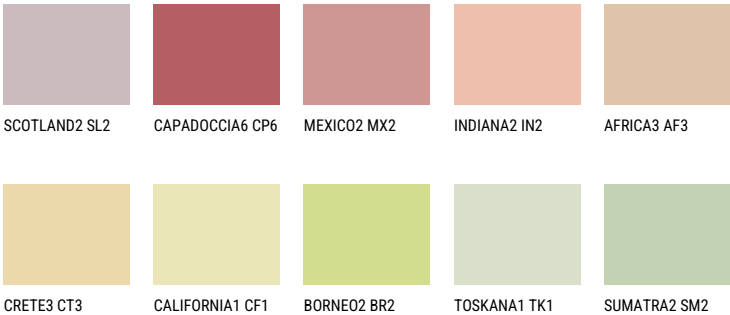

FLORIDA3 FL3

65% **TSR** 66%

Matching colours

COLOURS

SCOTLAND2 SL2 CAPADOCIA6 CP6 MEXICO2 MX2 INDIANA2 IN2 AFRICA3 AF3
CRETE3 CT3 CALIFORNIA1 CF1 BORNEO2 BR2 TOSKANA1 TK1 SUMATRA2 SM2

For more information on plasters and paints, go to www.ceresit.ee

*The presented colours refer to plasters and paints offered by Ceresit. Due to the use of digital techniques, the presented colours might not represent the original ones, thus they cannot be considered as a reliable colour presentation. We recommend checking the authentic colour samples.