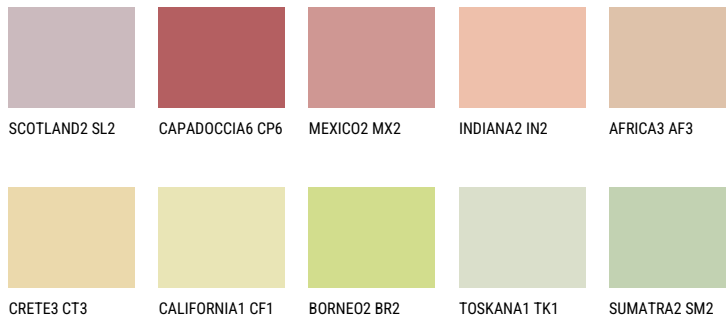

**FLORIDA3 FL3**65% **TSR** 66%**Matching colours****COLOURS**

For more information on plasters and paints, go to

[www.ceresit.ee](http://www.ceresit.ee)

\*The presented colours refer to plasters and paints offered by Ceresit. Due to the use of digital techniques, the presented colours might not represent the original ones, thus they cannot be considered as a reliable colour presentation. We recommend checking the authentic colour samples.

## INTENSE

EMERALD PARK

DIAMOND EVENING

EMERALD FIELD

EMERALD GARDEN

AMBER JEWEL

EMERALD OASE

---

For more information on plasters and paints, go to  
[www.ceresit.ee](http://www.ceresit.ee)

\*The presented colours refer to plasters and paints offered by Ceresit. Due to the use of digital techniques, the presented colours might not represent the original ones, thus they cannot be considered as a reliable colour presentation. We recommend checking the authentic colour samples.