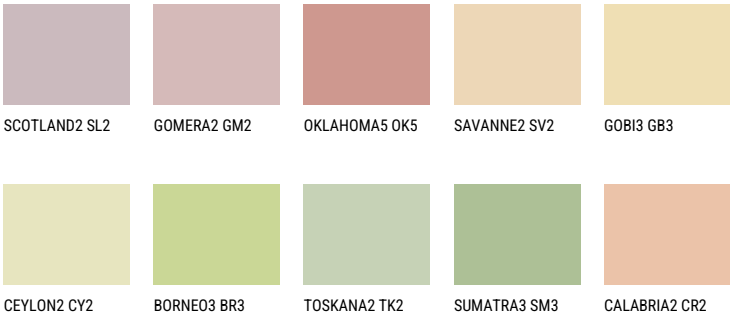

COLOUR DETAILS

FLORIDA2 FL2

70% **TSR** 69%

Matching colours

COLOURS

For more information on plasters and paints, go to www.ceresit.ee

*The presented colours refer to plasters and paints offered by Ceresit. Due to the use of digital techniques, the presented colours might not represent the original ones, thus they cannot be considered as a reliable colour presentation. We recommend checking the authentic colour samples.

INTENSE

RUBY BRICK

QUARTZ SAND

RUBY SUNSET

QUARTZ MOUNT

EMERALD PARK

DIAMOND EVENING

For more information on plasters and paints, go to
www.ceresit.ee

*The presented colours refer to plasters and paints offered by Ceresit. Due to the use of digital techniques, the presented colours might not represent the original ones, thus they cannot be considered as a reliable colour presentation. We recommend checking the authentic colour samples.