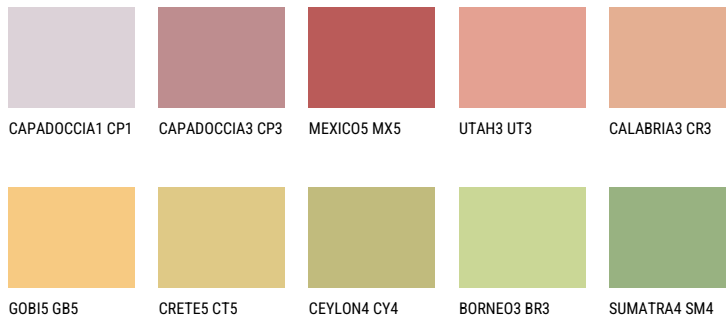

BARBADOS4 BA451% **TSR** 61%**Matching colours****COLOURS**

For more information on plasters and paints, go to

www.ceresit.ee

*The presented colours refer to plasters and paints offered by Ceresit. Due to the use of digital techniques, the presented colours might not represent the original ones, thus they cannot be considered as a reliable colour presentation. We recommend checking the authentic colour samples.

*The presented colours refer to plasters and paints offered by Ceresit. Due to the use of digital techniques, the presented colours might not represent the original ones, thus they cannot be considered as a reliable colour presentation. We recommend checking the authentic colour samples.