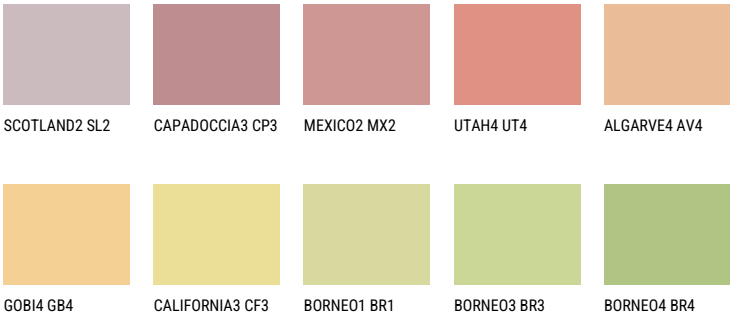

# COLOUR DETAILS

## BARBADOS3 BA3

56% **TSR** 62%

## Matching colours

### COLOURS

For more information on plasters and paints, go to [www.ceresit.ee](http://www.ceresit.ee)

\*The presented colours refer to plasters and paints offered by Ceresit. Due to the use of digital techniques, the presented colours might not represent the original ones, thus they cannot be considered as a reliable colour presentation. We recommend checking the authentic colour samples.