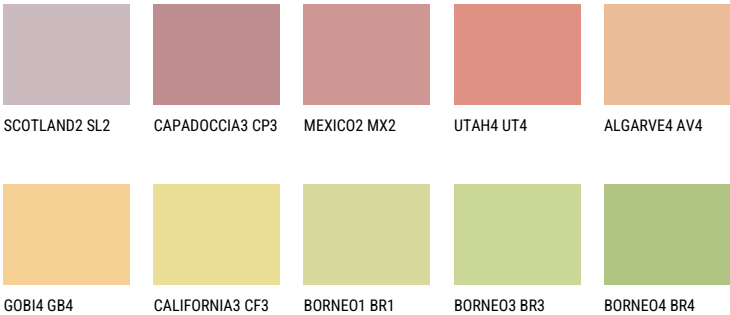

COLOUR DETAILS

BARBADOS3 BA3

56% **TSR** 62%

Matching colours

COLOURS

For more information on plasters and paints, go to www.ceresit.ee

*The presented colours refer to plasters and paints offered by Ceresit. Due to the use of digital techniques, the presented colours might not represent the original ones, thus they cannot be considered as a reliable colour presentation. We recommend checking the authentic colour samples.

*The presented colours refer to plasters and paints offered by Ceresit. Due to the use of digital techniques, the presented colours might not represent the original ones, thus they cannot be considered as a reliable colour presentation. We recommend checking the authentic colour samples.