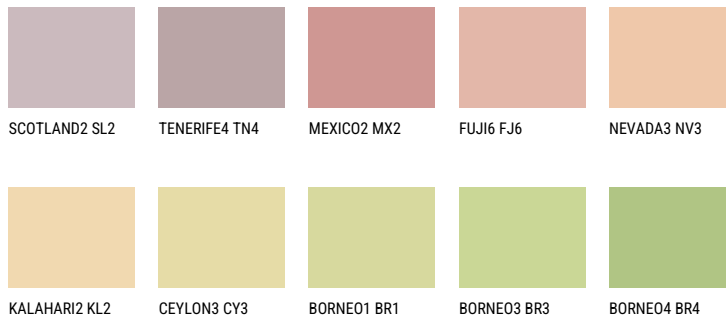

BARBADOS2 BA261% **TSR** 65%**Matching colours****COLOURS**

For more information on plasters and paints, go to

www.ceresit.ee

*The presented colours refer to plasters and paints offered by Ceresit. Due to the use of digital techniques, the presented colours might not represent the original ones, thus they cannot be considered as a reliable colour presentation. We recommend checking the authentic colour samples.

*The presented colours refer to plasters and paints offered by Ceresit. Due to the use of digital techniques, the presented colours might not represent the original ones, thus they cannot be considered as a reliable colour presentation. We recommend checking the authentic colour samples.