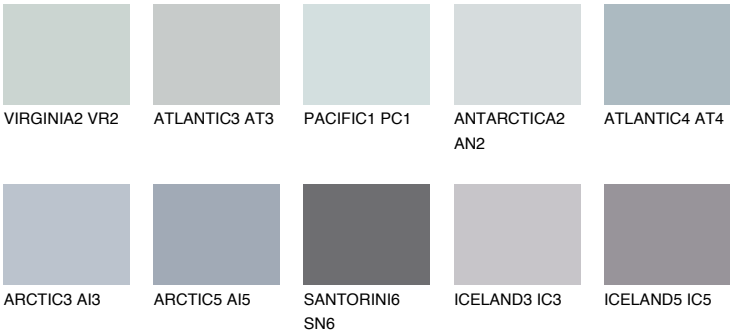

ANTARCTICA5 AN5

66% **TSR** 59%

Matching colours

COLOURS

INTENSE

For more information on plasters and paints, go to www.ceresit.ee

*The presented colours refer to plasters and paints offered by Ceresit. Due to the use of digital techniques, the presented colours might not represent the original ones, thus they cannot be considered as a reliable colour presentation. We recommend checking the authentic colour samples.