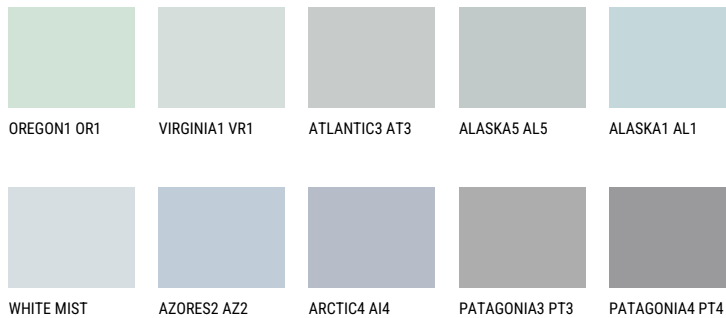

**ANTARCTICA2 AN2**71% **TSR** 64%**Matching colours****COLOURS**

For more information on plasters and paints, go to

[www.ceresit.ee](http://www.ceresit.ee)

\*The presented colours refer to plasters and paints offered by Ceresit. Due to the use of digital techniques, the presented colours might not represent the original ones, thus they cannot be considered as a reliable colour presentation. We recommend checking the authentic colour samples.

## INTENSE

DIAMOND DAY

SAPPHIRE GLACIER

AMETHYST RAIN

SAPPHIRE BAY

AMETHYST OCEAN

AMETHYST MIST

---

For more information on plasters and paints, go to

[www.ceresit.ee](http://www.ceresit.ee)

\*The presented colours refer to plasters and paints offered by Ceresit. Due to the use of digital techniques, the presented colours might not represent the original ones, thus they cannot be considered as a reliable colour presentation. We recommend checking the authentic colour samples.