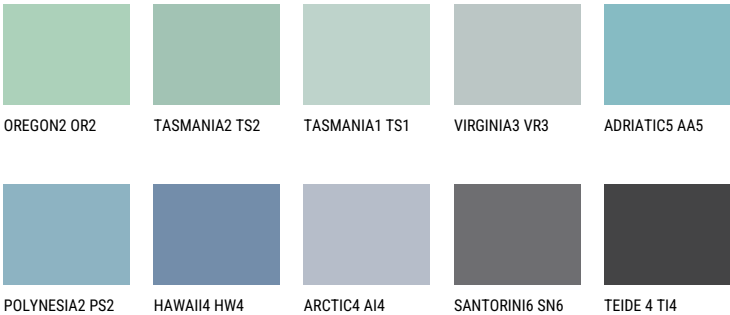

# COLOUR DETAILS

## TAHITI2 TH2

45% **TSR** 46%

### Matching colours

#### COLOURS

For more information on plasters and paints, go to [www.ceresit.ee](http://www.ceresit.ee)

\*The presented colours refer to plasters and paints offered by Ceresit. Due to the use of digital techniques, the presented colours might not represent the original ones, thus they cannot be considered as a reliable colour presentation. We recommend checking the authentic colour samples.