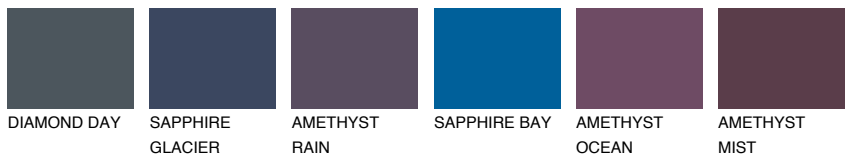

COLOUR DETAILS

LANZAROTE3 LN3

44% **TSR** 40%

Matching colours

COLOURS

INTENSE

For more information on plasters and paints, go to www.ceresit.ee

*The presented colours refer to plasters and paints offered by Ceresit. Due to the use of digital techniques, the presented colours might not represent the original ones, thus they cannot be considered as a reliable colour presentation. We recommend checking the authentic colour samples.