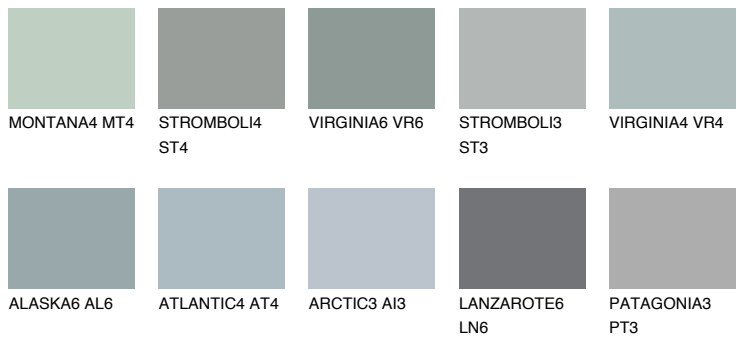

COLOUR DETAILS

LANZAROTE3 LN3

44% **TSR** 40%

Matching colours

COLOURS

INTENSE

For more information on plasters and paints, go to www.ceresit.ee

*The presented colours refer to plasters and paints offered by Ceresit. Due to the use of digital techniques, the presented colours might not represent the original ones, thus they cannot be considered as a reliable colour presentation. We recommend checking the authentic colour samples.