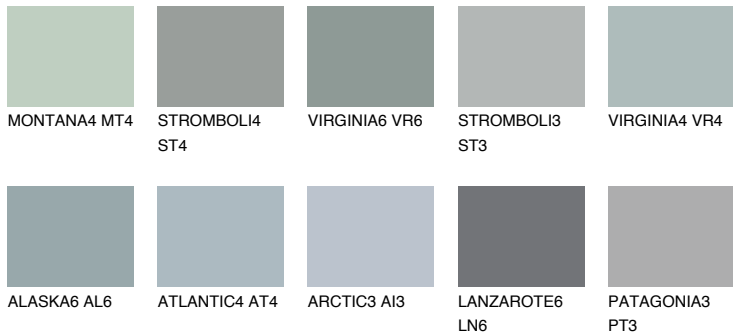

COLOUR DETAILS

LANZAROTE3 LN3

44% TSR 40%

Matching colours

COLOURS

INTENSE

For more information on plasters and paints, go to www.ceresit.ee

*The presented colours refer to plasters and paints offered by Ceresit. Due to the use of digital techniques, the presented colours might not represent the original ones, thus they cannot be considered as a reliable colour presentation. We recommend checking the authentic colour samples.