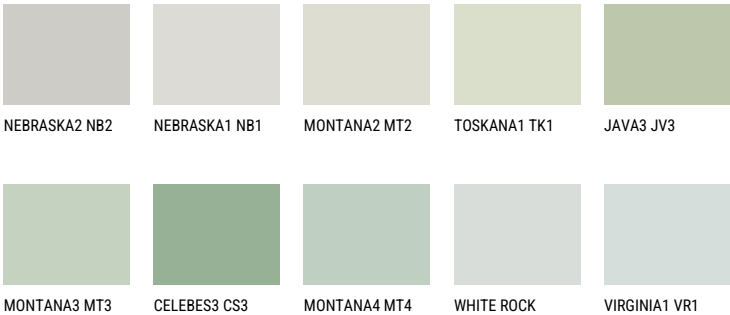

COLOUR DETAILS

LANZAROTE2 LN2

63% **TSR** 59%

Matching colours

COLOURS

For more information on plasters and paints, go to www.ceresit.ee

*The presented colours refer to plasters and paints offered by Ceresit. Due to the use of digital techniques, the presented colours might not represent the original ones, thus they cannot be considered as a reliable colour presentation. We recommend checking the authentic colour samples.

INTENSE

EMERALD FIELD

EMERALD GARDEN

EMERALD OASE

DIAMOND NIGHT

SAPPHIRE SEA

DIAMOND DAY

For more information on plasters and paints, go to
www.ceresit.ee

*The presented colours refer to plasters and paints offered by Ceresit. Due to the use of digital techniques, the presented colours might not represent the original ones, thus they cannot be considered as a reliable colour presentation. We recommend checking the authentic colour samples.