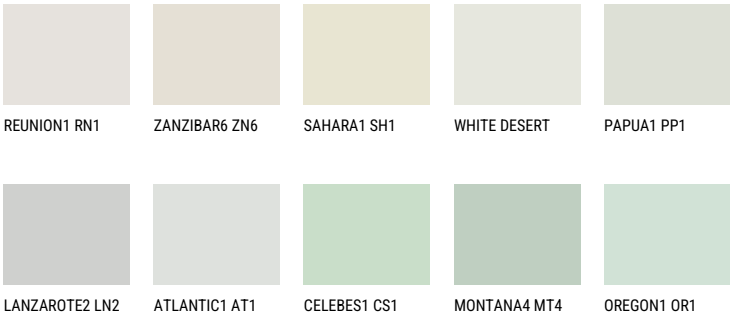

COLOUR DETAILS

LANSAROTE1 LN1

75% **TSR** 73%

Matching colours

COLOURS

For more information on plasters and paints, go to www.ceresit.ee

*The presented colours refer to plasters and paints offered by Ceresit. Due to the use of digital techniques, the presented colours might not represent the original ones, thus they cannot be considered as a reliable colour presentation. We recommend checking the authentic colour samples.

INTENSE

EMERALD FIELD

EMERALD GARDEN

DIAMOND EVENING

DIAMOND NIGHT

SAPPHIRE SEA

DIAMOND DAY

For more information on plasters and paints, go to
www.ceresit.ee

*The presented colours refer to plasters and paints offered by Ceresit. Due to the use of digital techniques, the presented colours might not represent the original ones, thus they cannot be considered as a reliable colour presentation. We recommend checking the authentic colour samples.