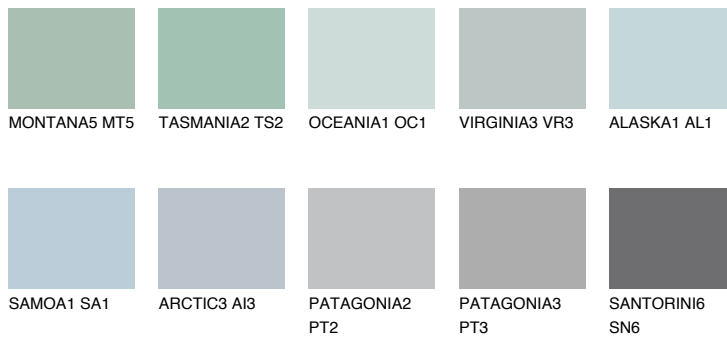

COLOUR DETAILS

TAHITI1 TH1

60% **TSR** 61%

Matching colours

COLOURS

INTENSE

For more information on plasters and paints, go to www.ceresit.ee

*The presented colours refer to plasters and paints offered by Ceresit. Due to the use of digital techniques, the presented colours might not represent the original ones, thus they cannot be considered as a reliable colour presentation. We recommend checking the authentic colour samples.