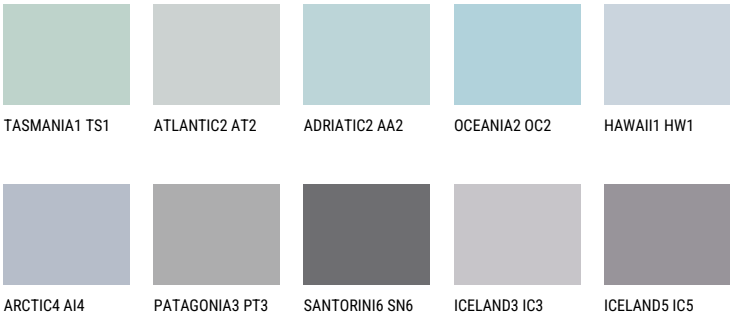

COLOUR DETAILS

AZORES2 AZ2

60% **TSR** 59%

Matching colours

COLOURS

For more information on plasters and paints, go to www.ceresit.ee

*The presented colours refer to plasters and paints offered by Ceresit. Due to the use of digital techniques, the presented colours might not represent the original ones, thus they cannot be considered as a reliable colour presentation. We recommend checking the authentic colour samples.

INTENSE

AMETHYST RAIN

SAPPHIRE GLACIER

AMETHYST MIST

AMETHYST WIND

RUBY HEART

EMERALD OASE

For more information on plasters and paints, go to
www.ceresit.ee

*The presented colours refer to plasters and paints offered by Ceresit. Due to the use of digital techniques, the presented colours might not represent the original ones, thus they cannot be considered as a reliable colour presentation. We recommend checking the authentic colour samples.