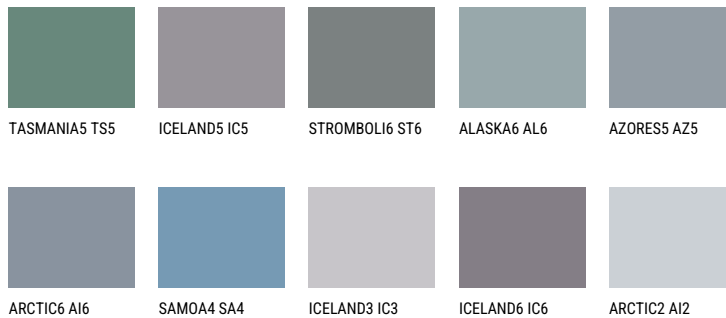

TEIDE 1 T117% **TSR** 7%**Matching colours****COLOURS**

For more information on plasters and paints, go to

www.ceresit.ee

*The presented colours refer to plasters and paints offered by Ceresit. Due to the use of digital techniques, the presented colours might not represent the original ones, thus they cannot be considered as a reliable colour presentation. We recommend checking the authentic colour samples.

INTENSE

EMERALD OASE

SAPPHIRE CREEK

SAPPHIRE GLACIER

SAPPHIRE SEA

DIAMOND SHADOW

AMETHYST OCEAN

For more information on plasters and paints, go to