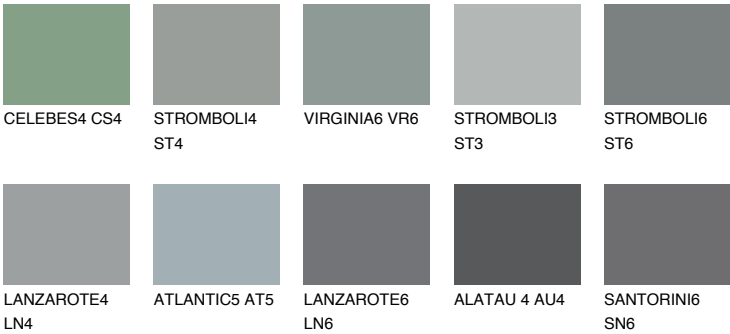

ROCKY 5 RC5

☀️ 23% **TSR 20%**

Matching colours

COLOURS

INTENSE

For more information on plasters and paints, go to www.ceresit.ee

*The presented colours refer to plasters and paints offered by Ceresit. Due to the use of digital techniques, the presented colours might not represent the original ones, thus they cannot be considered as a reliable colour presentation. We recommend checking the authentic colour samples.