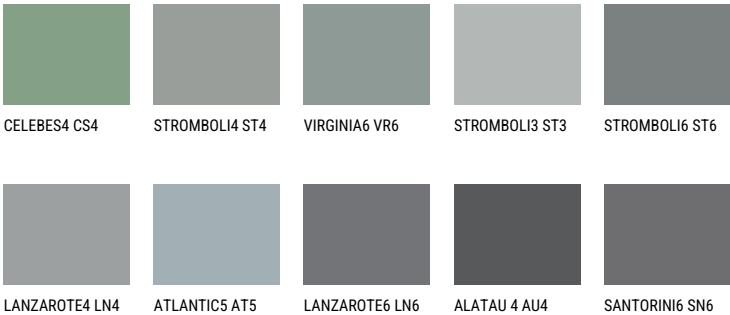

COLOUR DETAILS

ROCKY 5 RC5

☀️ 23% **TSR** 20%

Matching colours

COLOURS

For more information on plasters and paints, go to www.ceresit.ee

*The presented colours refer to plasters and paints offered by Ceresit. Due to the use of digital techniques, the presented colours might not represent the original ones, thus they cannot be considered as a reliable colour presentation. We recommend checking the authentic colour samples.

INTENSE

DIAMOND DAY

SAPPHIRE GLACIER

AMETHYST RAIN

SAPPHIRE BAY

AMETHYST OCEAN

AMETHYST MIST

For more information on plasters and paints, go to
www.ceresit.ee

*The presented colours refer to plasters and paints offered by Ceresit. Due to the use of digital techniques, the presented colours might not represent the original ones, thus they cannot be considered as a reliable colour presentation. We recommend checking the authentic colour samples.