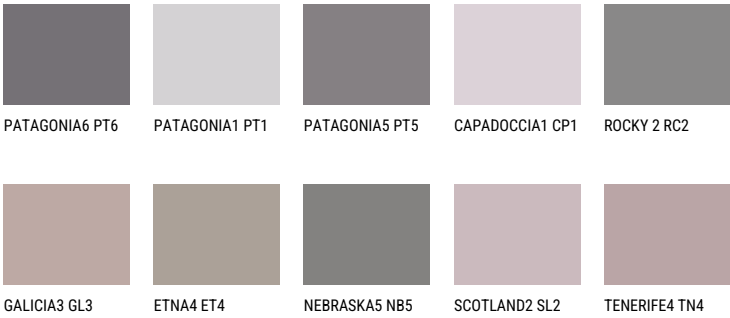

COLOUR DETAILS

ROCKY 4 RC4

☀ 22% **TSR** 19%

Matching colours

COLOURS

For more information on plasters and paints, go to www.ceresit.ee

*The presented colours refer to plasters and paints offered by Ceresit. Due to the use of digital techniques, the presented colours might not represent the original ones, thus they cannot be considered as a reliable colour presentation. We recommend checking the authentic colour samples.

INTENSE

AMETHYST WIND

AMETHYST MIST

AMETHYST OCEAN

QUARTZ ROCK

DIAMOND
MORNING

QUARTZ EARTH

For more information on plasters and paints, go to
www.ceresit.ee

*The presented colours refer to plasters and paints offered by Ceresit. Due to the use of digital techniques, the presented colours might not represent the original ones, thus they cannot be considered as a reliable colour presentation. We recommend checking the authentic colour samples.