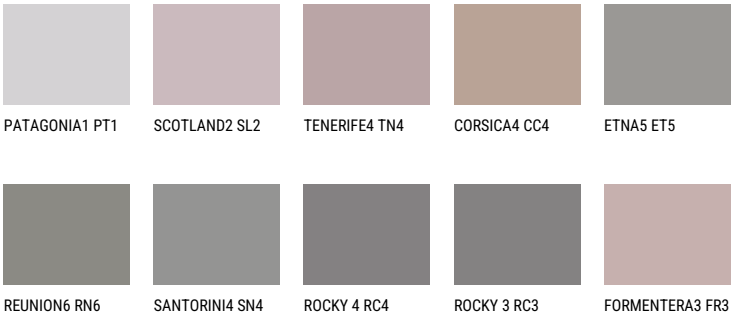

COLOUR DETAILS

ROCKY 2 RC2

☀ 25% **TSR** 22%

Matching colours

COLOURS

For more information on plasters and paints, go to www.ceresit.ee

*The presented colours refer to plasters and paints offered by Ceresit. Due to the use of digital techniques, the presented colours might not represent the original ones, thus they cannot be considered as a reliable colour presentation. We recommend checking the authentic colour samples.

INTENSE

AMETHYST WIND

RUBY HEART

QUARTZ EARTH

DIAMOND
MORNING

QUARTZ GROUND

QUARTZ MOUNT

For more information on plasters and paints, go to
www.ceresit.ee

*The presented colours refer to plasters and paints offered by Ceresit. Due to the use of digital techniques, the presented colours might not represent the original ones, thus they cannot be considered as a reliable colour presentation. We recommend checking the authentic colour samples.