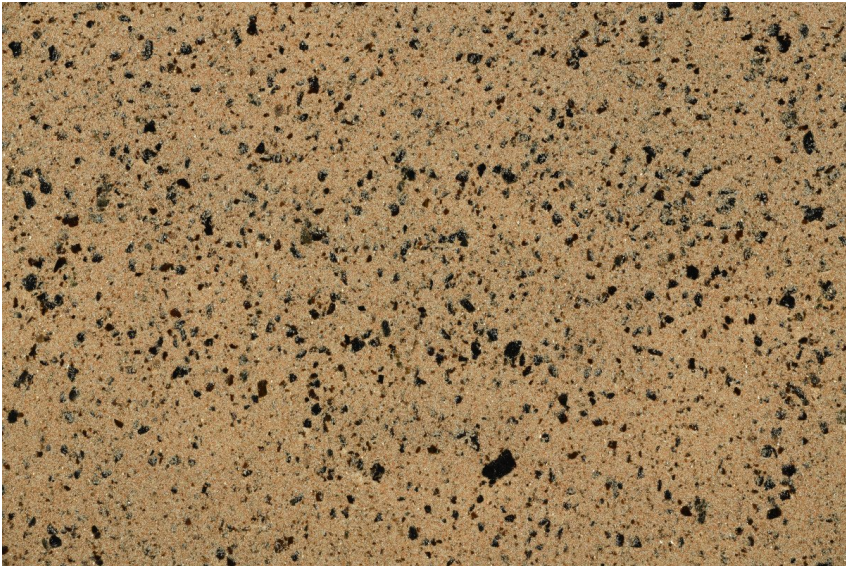

COLOUR DETAILS

California sand

Stone effect

Calcutta Anthracite

Mozambic Graphite

Africa Red

Jamaica Brown

Norway Grey

Bolivia Red

Malaga Cream

Etna Grey

Madeira Green

For more information on plasters and paints, go to
www.ceresit.ee

*The presented colours refer to plasters and paints offered by Ceresit. Due to the use of digital techniques, the presented colours might not represent the original ones, thus they cannot be considered as a reliable colour presentation. We recommend checking the authentic colour samples.