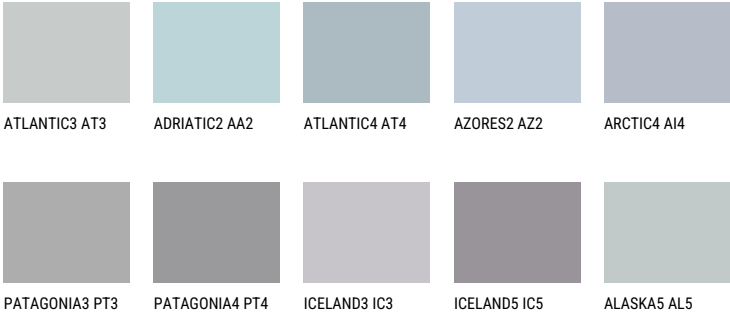

ARCTIC3 AI3

54% **TSR** 59%

Matching colours

COLOURS

For more information on plasters and paints, go to www.ceresit.ee

*The presented colours refer to plasters and paints offered by Ceresit. Due to the use of digital techniques, the presented colours might not represent the original ones, thus they cannot be considered as a reliable colour presentation. We recommend checking the authentic colour samples.

*The presented colours refer to plasters and paints offered by Ceresit. Due to the use of digital techniques, the presented colours might not represent the original ones, thus they cannot be considered as a reliable colour presentation. We recommend checking the authentic colour samples.