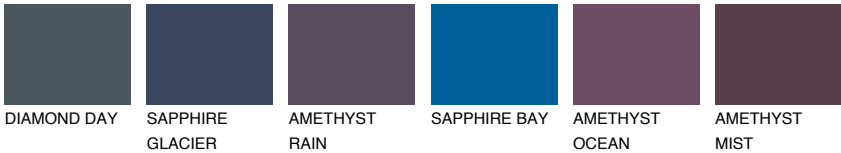

BERMUDAS4 BM4

☀️ 28%   **TSR** 27%

Matching colours

COLOURS

INTENSE

For more information on plasters and paints, go to www.ceresit.ee

*The presented colours refer to plasters and paints offered by Ceresit. Due to the use of digital techniques, the presented colours might not represent the original ones, thus they cannot be considered as a reliable colour presentation. We recommend checking the authentic colour samples.