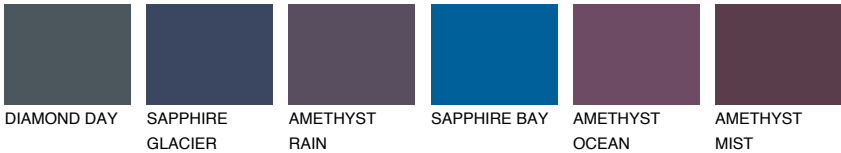

BERMUDAS4 BM4

☀ 28% **TSR** 27%

Matching colours

COLOURS

INTENSE

For more information on plasters and paints, go to www.ceresit.ee

*The presented colours refer to plasters and paints offered by Ceresit. Due to the use of digital techniques, the presented colours might not represent the original ones, thus they cannot be considered as a reliable colour presentation. We recommend checking the authentic colour samples.