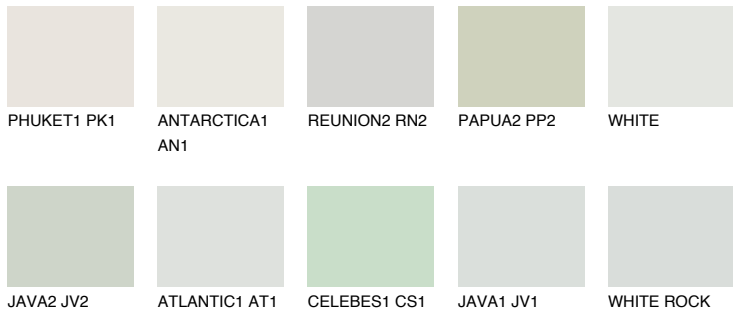

COLOUR DETAILS

WHITE SNOW

83% TSR 76%

Matching colours

COLOURS

INTENSE

For more information on plasters and paints, go to www.ceresit.ee

*The presented colours refer to plasters and paints offered by Ceresit. Due to the use of digital techniques, the presented colours might not represent the original ones, thus they cannot be considered as a reliable colour presentation. We recommend checking the authentic colour samples.