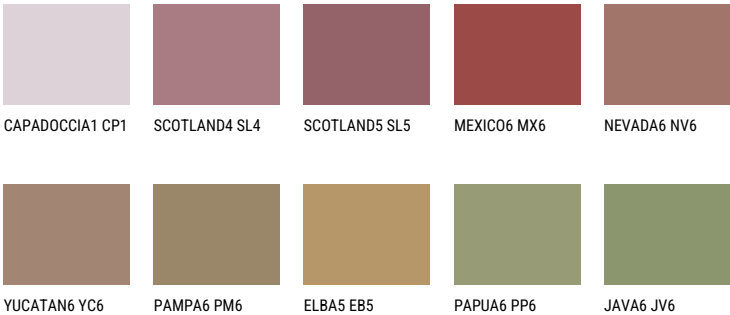

## QUARTZ ROCK

☀️ 10%

### Matching colours

#### COLOURS

For more information on plasters and paints, go to [www.ceresit.ee](http://www.ceresit.ee)

\*The presented colours refer to plasters and paints offered by Ceresit. Due to the use of digital techniques, the presented colours might not represent the original ones, thus they cannot be considered as a reliable colour presentation. We recommend checking the authentic colour samples.

For more information on plasters and paints, go to  
[www.ceresit.ee](http://www.ceresit.ee)

\*The presented colours refer to plasters and paints offered by Ceresit. Due to the use of digital techniques, the presented colours might not represent the original ones, thus they cannot be considered as a reliable colour presentation. We recommend checking the authentic colour samples.