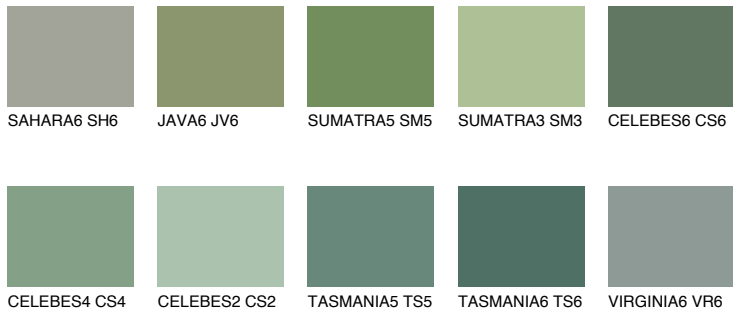

COLOUR DETAILS

EMERALD FIELD

14%

Matching colours

COLOURS

INTENSE

For more information on plasters and paints, go to www.ceresit.ee

*The presented colours refer to plasters and paints offered by Ceresit. Due to the use of digital techniques, the presented colours might not represent the original ones, thus they cannot be considered as a reliable colour presentation. We recommend checking the authentic colour samples.