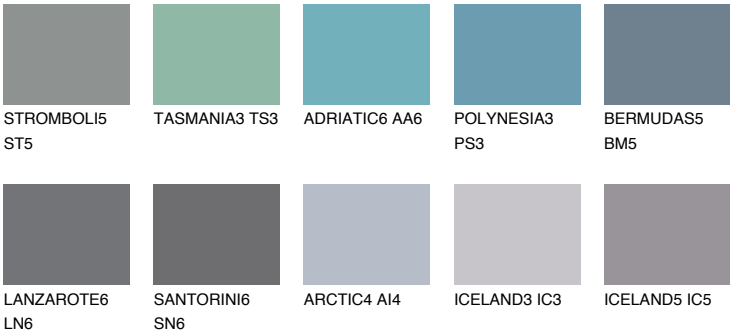

## DIAMOND DAY

☀ 11%

### Matching colours

#### COLOURS

#### INTENSE

For more information on plasters and paints, go to [www.ceresit.ee](http://www.ceresit.ee)

\*The presented colours refer to plasters and paints offered by Ceresit. Due to the use of digital techniques, the presented colours might not represent the original ones, thus they cannot be considered as a reliable colour presentation. We recommend checking the authentic colour samples.