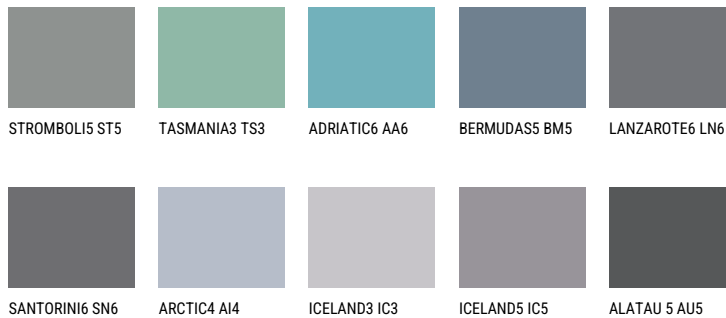

DIAMOND DAY

☀ 11%

Matching colours**COLOURS**

For more information on plasters and paints, go to

www.ceresit.ee

*The presented colours refer to plasters and paints offered by Ceresit. Due to the use of digital techniques, the presented colours might not represent the original ones, thus they cannot be considered as a reliable colour presentation. We recommend checking the authentic colour samples.

INTENSE

DIAMOND SHADOW

DIAMOND NIGHT

DIAMOND DAY

SAPPHIRE CREEK

SAPPHIRE GLACIER

SAPPHIRE SEA

For more information on plasters and paints, go to

www.ceresit.ee

*The presented colours refer to plasters and paints offered by Ceresit. Due to the use of digital techniques, the presented colours might not represent the original ones, thus they cannot be considered as a reliable colour presentation. We recommend checking the authentic colour samples.