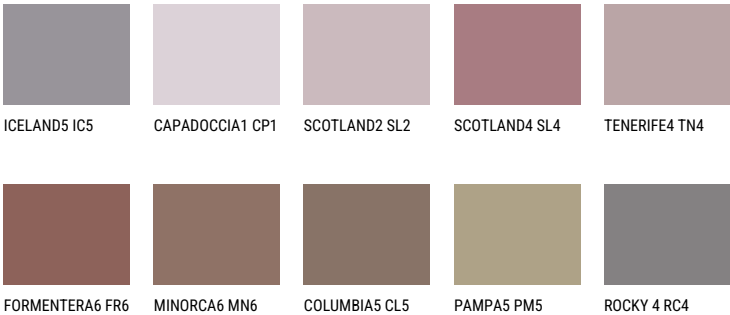

AMETHYST WIND

☀️ 11%

Matching colours

COLOURS

For more information on plasters and paints, go to www.ceresit.ee

*The presented colours refer to plasters and paints offered by Ceresit. Due to the use of digital techniques, the presented colours might not represent the original ones, thus they cannot be considered as a reliable colour presentation. We recommend checking the authentic colour samples.

INTENSE

AMETHYST OCEAN

AMETHYST WIND

RUBY HEART

AMETHYST RAIN

QUARTZ MOUNT

DIAMOND
MORNING

For more information on plasters and paints, go to
www.ceresit.ee

*The presented colours refer to plasters and paints offered by Ceresit. Due to the use of digital techniques, the presented colours might not represent the original ones, thus they cannot be considered as a reliable colour presentation. We recommend checking the authentic colour samples.