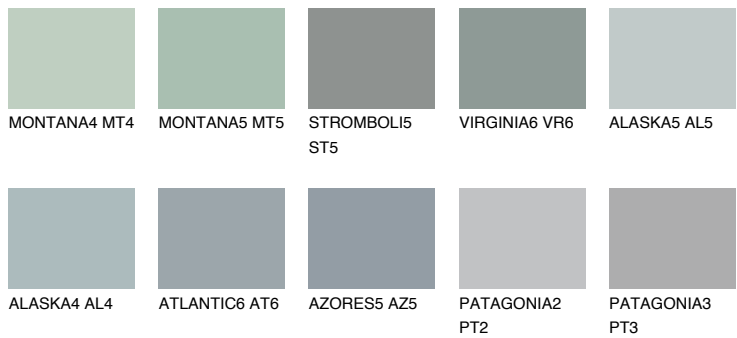

VIRGINIA5 VR5

43% **TSR** 40%

Matching colours

COLOURS

INTENSE

For more information on plasters and paints, go to www.ceresit.ee

*The presented colours refer to plasters and paints offered by Ceresit. Due to the use of digital techniques, the presented colours might not represent the original ones, thus they cannot be considered as a reliable colour presentation. We recommend checking the authentic colour samples.