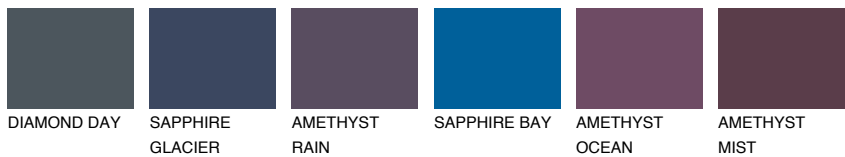

VIRGINIA5 VR5

43% **TSR** 40%

Matching colours

COLOURS

INTENSE

For more information on plasters and paints, go to www.ceresit.ee

*The presented colours refer to plasters and paints offered by Ceresit. Due to the use of digital techniques, the presented colours might not represent the original ones, thus they cannot be considered as a reliable colour presentation. We recommend checking the authentic colour samples.