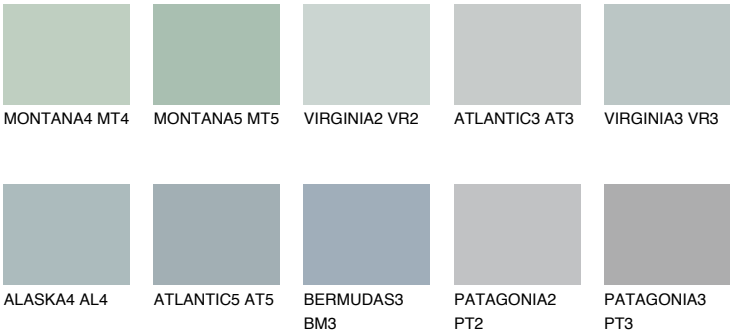

VIRGINIA4 VR4

49% TSR 43%

Matching colours

COLOURS

INTENSE

For more information on plasters and paints, go to www.ceresit.ee

*The presented colours refer to plasters and paints offered by Ceresit. Due to the use of digital techniques, the presented colours might not represent the original ones, thus they cannot be considered as a reliable colour presentation. We recommend checking the authentic colour samples.