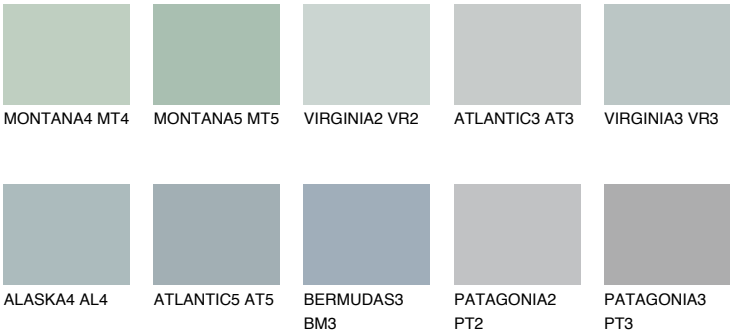

VIRGINIA4 VR4

49% **TSR** 43%

Matching colours

COLOURS

INTENSE

For more information on plasters and paints, go to www.ceresit.ee

*The presented colours refer to plasters and paints offered by Ceresit. Due to the use of digital techniques, the presented colours might not represent the original ones, thus they cannot be considered as a reliable colour presentation. We recommend checking the authentic colour samples.