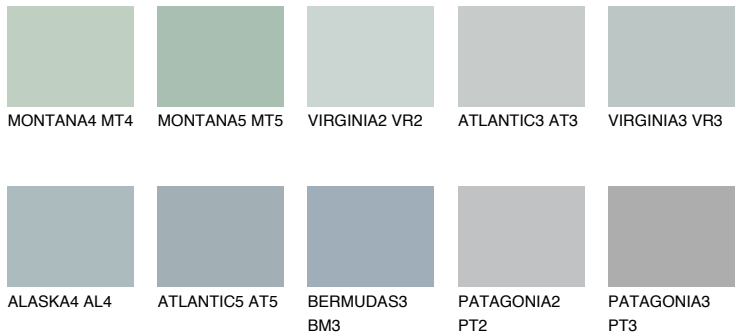

COLOUR DETAILS

VIRGINIA4 VR4

49% TSR 43%

Matching colours

COLOURS

INTENSE

For more information on plasters and paints, go to www.ceresit.ee

*The presented colours refer to plasters and paints offered by Ceresit. Due to the use of digital techniques, the presented colours might not represent the original ones, thus they cannot be considered as a reliable colour presentation. We recommend checking the authentic colour samples.