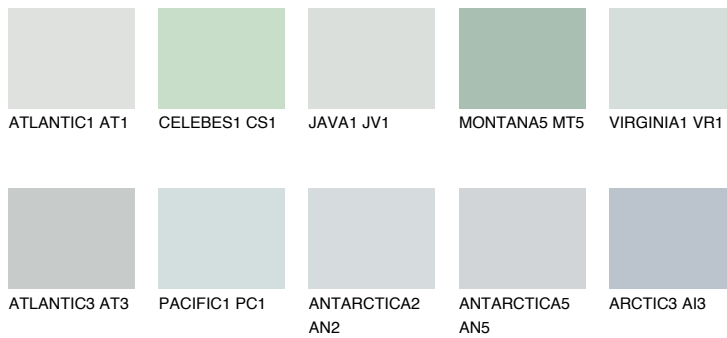

VIRGINIA2 VR2

65% TSR 62%

Matching colours

COLOURS

INTENSE

For more information on plasters and paints, go to www.ceresit.ee

*The presented colours refer to plasters and paints offered by Ceresit. Due to the use of digital techniques, the presented colours might not represent the original ones, thus they cannot be considered as a reliable colour presentation. We recommend checking the authentic colour samples.