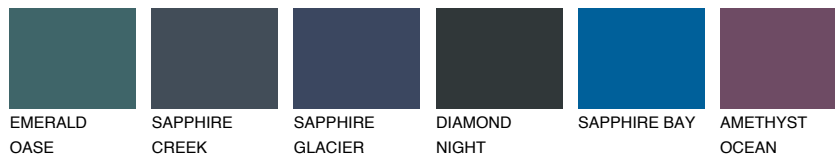

VIRGINIA2 VR2

65% TSR 62%

Matching colours

COLOURS

INTENSE

For more information on plasters and paints, go to www.ceresit.ee

*The presented colours refer to plasters and paints offered by Ceresit. Due to the use of digital techniques, the presented colours might not represent the original ones, thus they cannot be considered as a reliable colour presentation. We recommend checking the authentic colour samples.