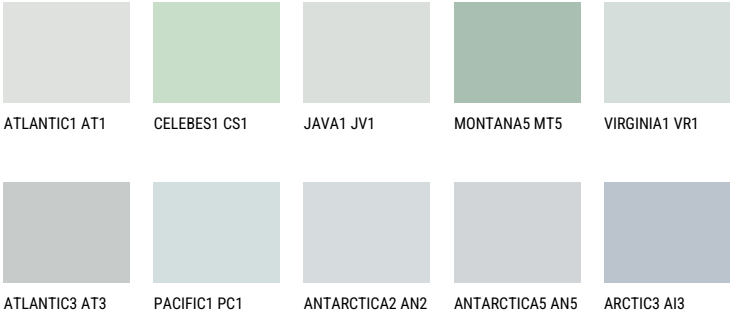

COLOUR DETAILS

VIRGINIA2 VR2

65% **TSR** 62%

Matching colours

COLOURS

For more information on plasters and paints, go to www.ceresit.ee

*The presented colours refer to plasters and paints offered by Ceresit. Due to the use of digital techniques, the presented colours might not represent the original ones, thus they cannot be considered as a reliable colour presentation. We recommend checking the authentic colour samples.

INTENSE

EMERALD OASE

SAPPHIRE CREEK

SAPPHIRE GLACIER

DIAMOND NIGHT

SAPPHIRE BAY

AMETHYST OCEAN

For more information on plasters and paints, go to
www.ceresit.ee

*The presented colours refer to plasters and paints offered by Ceresit. Due to the use of digital techniques, the presented colours might not represent the original ones, thus they cannot be considered as a reliable colour presentation. We recommend checking the authentic colour samples.