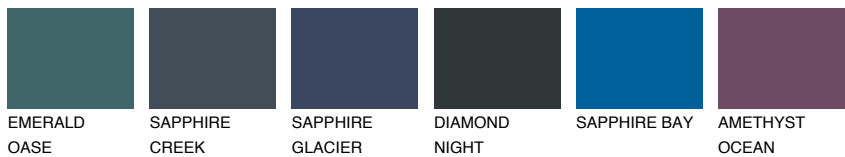

COLOUR DETAILS

VIRGINIA2 VR2

65% TSR 62%

Matching colours

COLOURS

INTENSE

For more information on plasters and paints, go to www.ceresit.ee

*The presented colours refer to plasters and paints offered by Ceresit. Due to the use of digital techniques, the presented colours might not represent the original ones, thus they cannot be considered as a reliable colour presentation. We recommend checking the authentic colour samples.