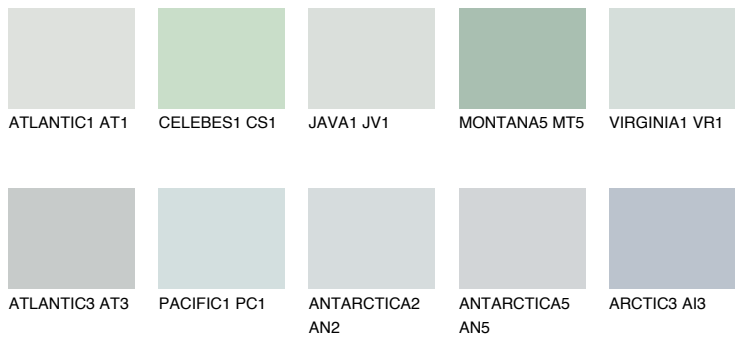

# COLOUR DETAILS

## VIRGINIA2 VR2

65% TSR 62%

### Matching colours

#### COLOURS