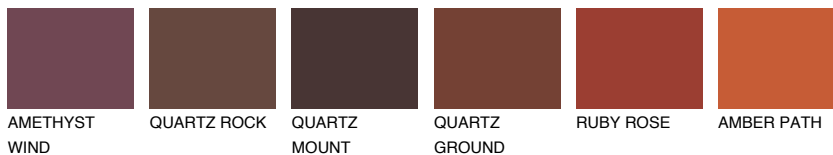

COLOUR DETAILS

NEBRASKA5 NB5

☀ 22% **TSR 18%**

Matching colours

COLOURS

INTENSE

For more information on plasters and paints, go to www.ceresit.ee

*The presented colours refer to plasters and paints offered by Ceresit. Due to the use of digital techniques, the presented colours might not represent the original ones, thus they cannot be considered as a reliable colour presentation. We recommend checking the authentic colour samples.