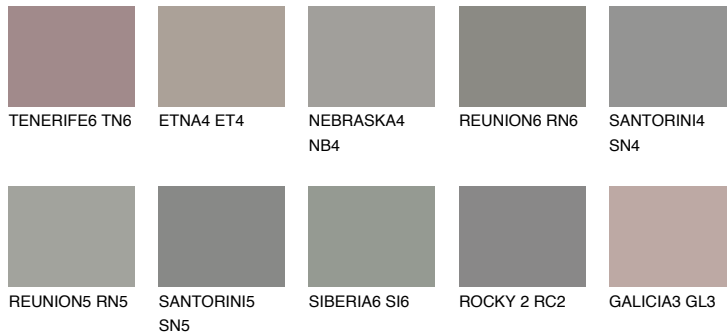

COLOUR DETAILS

NEBRASKA5 NB5

☀ 22% **TSR 18%**

Matching colours

COLOURS

INTENSE

For more information on plasters and paints, go to www.ceresit.ee

*The presented colours refer to plasters and paints offered by Ceresit. Due to the use of digital techniques, the presented colours might not represent the original ones, thus they cannot be considered as a reliable colour presentation. We recommend checking the authentic colour samples.