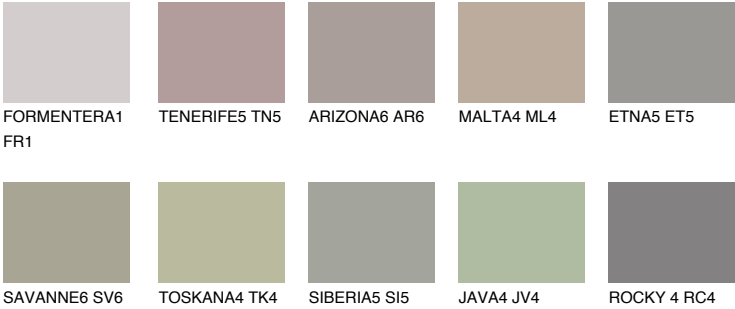

ETNA4 ET4

36% **TSR** 34%

Matching colours

COLOURS

INTENSE

For more information on plasters and paints, go to
www.ceresit.ee

*The presented colours refer to plasters and paints offered by Ceresit. Due to the use of digital techniques, the presented colours might not represent the original ones, thus they cannot be considered as a reliable colour presentation. We recommend checking the authentic colour samples.