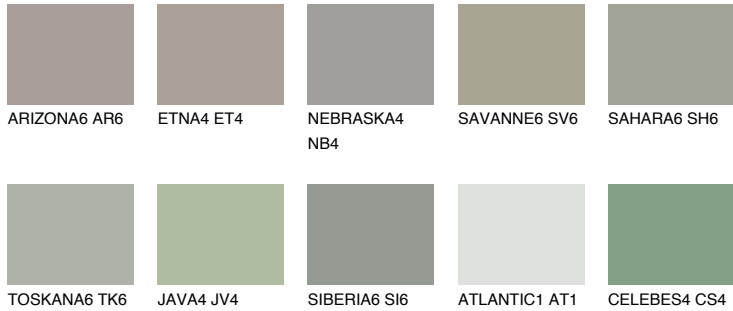

COLOUR DETAILS

SIBERIA4 SI4

39% TSR 34%

Matching colours

COLOURS

INTENSE

For more information on plasters and paints, go to www.ceresit.ee

*The presented colours refer to plasters and paints offered by Ceresit. Due to the use of digital techniques, the presented colours might not represent the original ones, thus they cannot be considered as a reliable colour presentation. We recommend checking the authentic colour samples.