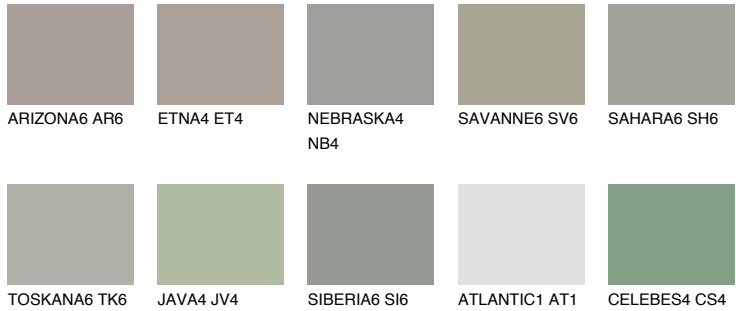

COLOUR DETAILS

SIBERIA4 SI4

39% TSR 34%

Matching colours

COLOURS

INTENSE

For more information on plasters and paints, go to www.ceresit.ee

*The presented colours refer to plasters and paints offered by Ceresit. Due to the use of digital techniques, the presented colours might not represent the original ones, thus they cannot be considered as a reliable colour presentation. We recommend checking the authentic colour samples.