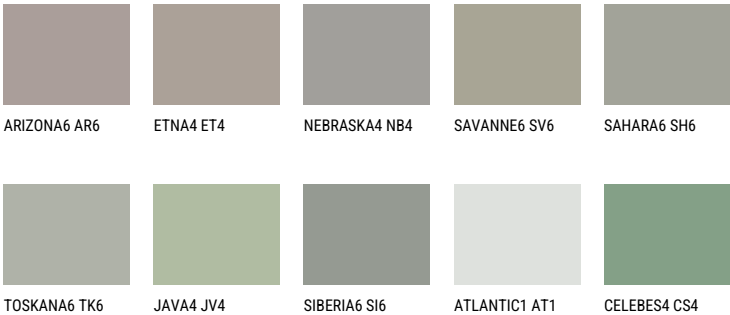

SIBERIA4 S14

39% **TSR** 34%

Matching colours

COLOURS

For more information on plasters and paints, go to www.ceresit.ee

*The presented colours refer to plasters and paints offered by Ceresit. Due to the use of digital techniques, the presented colours might not represent the original ones, thus they cannot be considered as a reliable colour presentation. We recommend checking the authentic colour samples.

INTENSE

EMERALD FIELD

EMERALD GARDEN

DIAMOND EVENING

EMERALD OASE

DIAMOND NIGHT

SAPPHIRE SEA

For more information on plasters and paints, go to
www.ceresit.ee

*The presented colours refer to plasters and paints offered by Ceresit. Due to the use of digital techniques, the presented colours might not represent the original ones, thus they cannot be considered as a reliable colour presentation. We recommend checking the authentic colour samples.