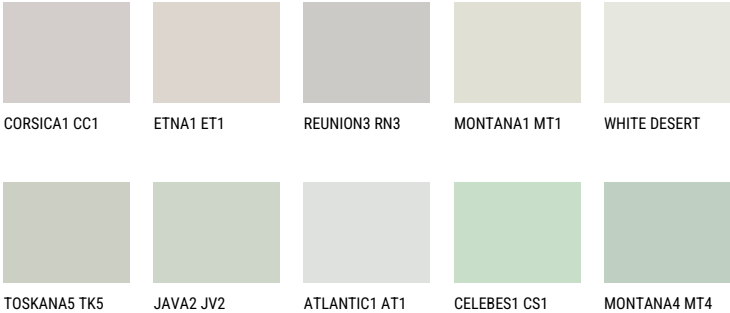

SIBERIA2 SI2

65% **TSR** 59%

Matching colours

COLOURS

For more information on plasters and paints, go to www.ceresit.ee

*The presented colours refer to plasters and paints offered by Ceresit. Due to the use of digital techniques, the presented colours might not represent the original ones, thus they cannot be considered as a reliable colour presentation. We recommend checking the authentic colour samples.

INTENSE

EMERALD FIELD

EMERALD LAND

EMERALD GARDEN

DIAMOND NIGHT

SAPPHIRE BAY

DIAMOND EVENING

For more information on plasters and paints, go to
www.ceresit.ee

*The presented colours refer to plasters and paints offered by Ceresit. Due to the use of digital techniques, the presented colours might not represent the original ones, thus they cannot be considered as a reliable colour presentation. We recommend checking the authentic colour samples.