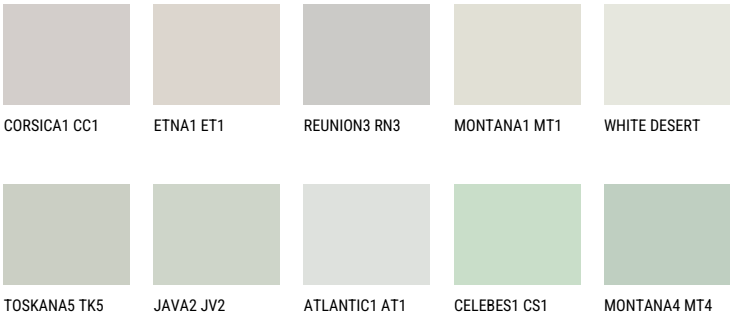

SIBERIA2 SI2

65% **TSR** 59%

Matching colours

COLOURS

For more information on plasters and paints, go to www.ceresit.ee

*The presented colours refer to plasters and paints offered by Ceresit. Due to the use of digital techniques, the presented colours might not represent the original ones, thus they cannot be considered as a reliable colour presentation. We recommend checking the authentic colour samples.

INTENSE

EMERALD FIELD

EMERALD LAND

EMERALD GARDEN

DIAMOND NIGHT

SAPPHIRE BAY

DIAMOND EVENING

For more information on plasters and paints, go to
www.ceresit.ee

*The presented colours refer to plasters and paints offered by Ceresit. Due to the use of digital techniques, the presented colours might not represent the original ones, thus they cannot be considered as a reliable colour presentation. We recommend checking the authentic colour samples.