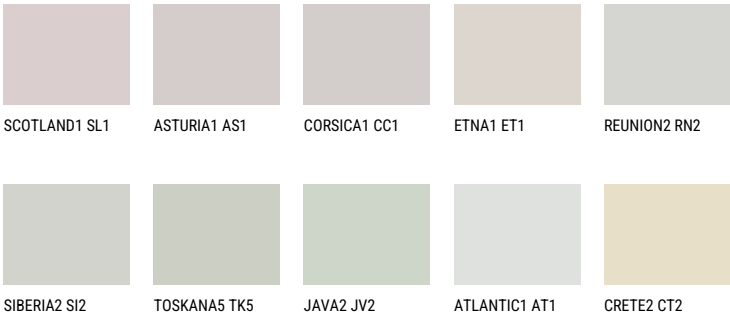

# COLOUR DETAILS

## SIBERIA1 SI1

68% **TSR** 65%

## Matching colours

### COLOURS

For more information on plasters and paints, go to [www.ceresit.ee](http://www.ceresit.ee)

\*The presented colours refer to plasters and paints offered by Ceresit. Due to the use of digital techniques, the presented colours might not represent the original ones, thus they cannot be considered as a reliable colour presentation. We recommend checking the authentic colour samples.