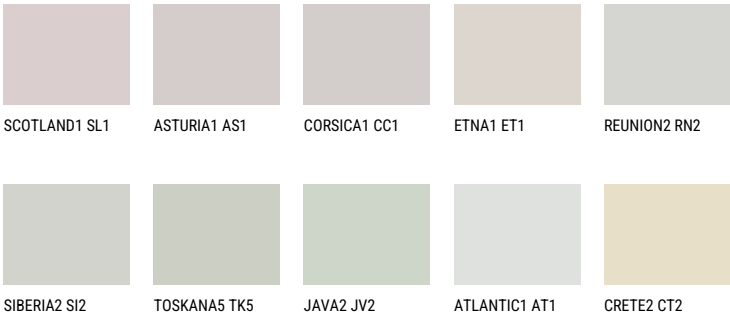

SIBERIA1 SI1

68% **TSR** 65%

Matching colours

COLOURS

For more information on plasters and paints, go to www.ceresit.ee

*The presented colours refer to plasters and paints offered by Ceresit. Due to the use of digital techniques, the presented colours might not represent the original ones, thus they cannot be considered as a reliable colour presentation. We recommend checking the authentic colour samples.

INTENSE

QUARTZ EARTH

QUARTZ MOUNT

RUBY CRYSTAL

DIAMOND EVENING

EMERALD FIELD

EMERALD GARDEN

For more information on plasters and paints, go to
www.ceresit.ee

*The presented colours refer to plasters and paints offered by Ceresit. Due to the use of digital techniques, the presented colours might not represent the original ones, thus they cannot be considered as a reliable colour presentation. We recommend checking the authentic colour samples.