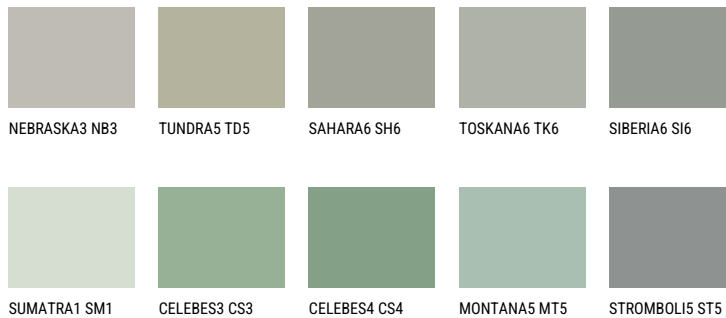

MONTANA6 MT6☀ 38% **TSR** 40%**Matching colours****COLOURS**

For more information on plasters and paints, go to

www.ceresit.ee

*The presented colours refer to plasters and paints offered by Ceresit. Due to the use of digital techniques, the presented colours might not represent the original ones, thus they cannot be considered as a reliable colour presentation. We recommend checking the authentic colour samples.

INTENSE

EMERALD FIELD

EMERALD LAND

EMERALD OASE

DIAMOND NIGHT

DIAMOND DAY

SAPPHIRE GLACIER

For more information on plasters and paints, go to
www.ceresit.ee

*The presented colours refer to plasters and paints offered by Ceresit. Due to the use of digital techniques, the presented colours might not represent the original ones, thus they cannot be considered as a reliable colour presentation. We recommend checking the authentic colour samples.