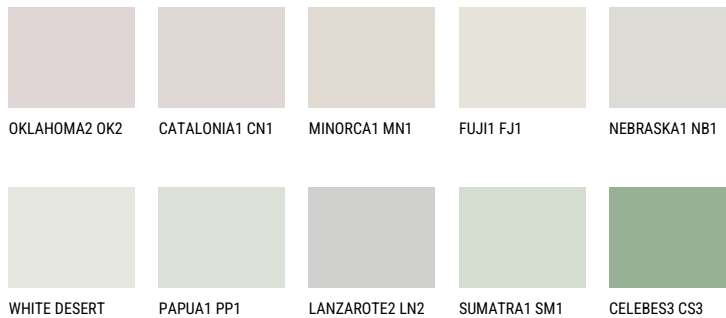

**MONTANA1 MT1**74% **TSR** 71%**Matching colours****COLOURS**

For more information on plasters and paints, go to

[www.ceresit.ee](http://www.ceresit.ee)

\*The presented colours refer to plasters and paints offered by Ceresit. Due to the use of digital techniques, the presented colours might not represent the original ones, thus they cannot be considered as a reliable colour presentation. We recommend checking the authentic colour samples.

## INTENSE

EMERALD PARK

EMERALD GARDEN

EMERALD OASE

DIAMOND NIGHT

SAPPHIRE SEA

SAPPHIRE BAY

---

For more information on plasters and paints, go to  
[www.ceresit.ee](http://www.ceresit.ee)

\*The presented colours refer to plasters and paints offered by Ceresit. Due to the use of digital techniques, the presented colours might not represent the original ones, thus they cannot be considered as a reliable colour presentation. We recommend checking the authentic colour samples.