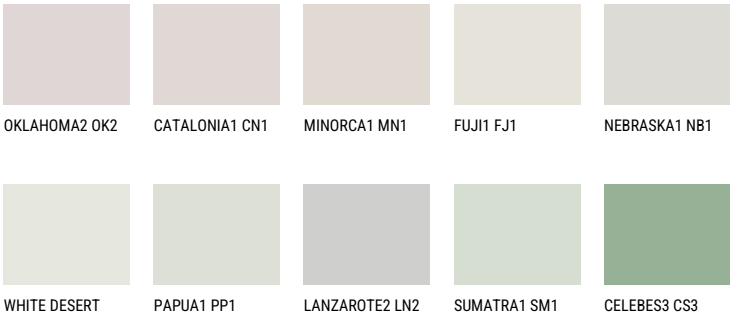

## MONTANA1 MT1

74% **TSR** 71%

### Matching colours

#### COLOURS

For more information on plasters and paints, go to [www.ceresit.ee](http://www.ceresit.ee)

\*The presented colours refer to plasters and paints offered by Ceresit. Due to the use of digital techniques, the presented colours might not represent the original ones, thus they cannot be considered as a reliable colour presentation. We recommend checking the authentic colour samples.

For more information on plasters and paints, go to  
[www.ceresit.ee](http://www.ceresit.ee)

\*The presented colours refer to plasters and paints offered by Ceresit. Due to the use of digital techniques, the presented colours might not represent the original ones, thus they cannot be considered as a reliable colour presentation. We recommend checking the authentic colour samples.