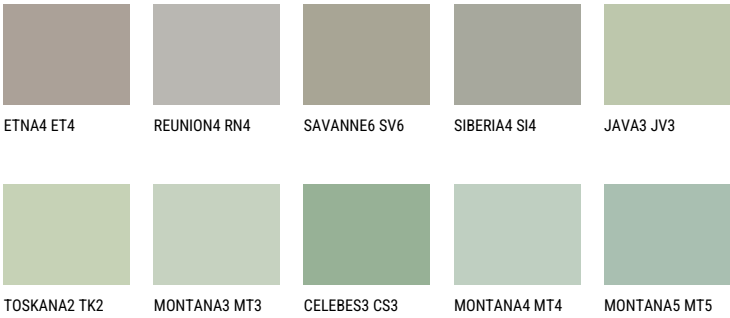

COLOUR DETAILS

TOSKANA6 TK6

44% **TSR** 38%

Matching colours

COLOURS

For more information on plasters and paints, go to www.ceresit.ee

*The presented colours refer to plasters and paints offered by Ceresit. Due to the use of digital techniques, the presented colours might not represent the original ones, thus they cannot be considered as a reliable colour presentation. We recommend checking the authentic colour samples.

INTENSE

EMERALD FIELD

EMERALD GARDEN

EMERALD OASE

DIAMOND NIGHT

SAPPHIRE SEA

SAPPHIRE CREEK

For more information on plasters and paints, go to
www.ceresit.ee

*The presented colours refer to plasters and paints offered by Ceresit. Due to the use of digital techniques, the presented colours might not represent the original ones, thus they cannot be considered as a reliable colour presentation. We recommend checking the authentic colour samples.