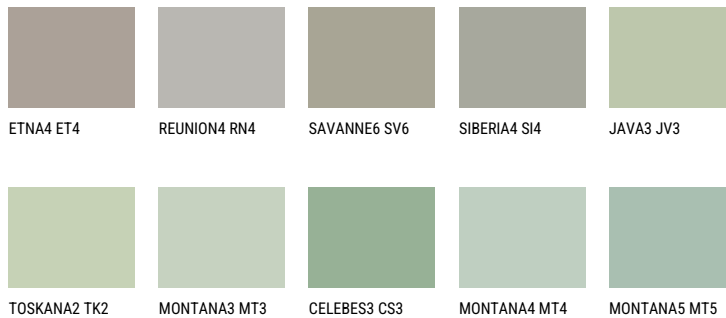

TOSKANA6 TK6☀ 44% **TSR** 38%**Matching colours****COLOURS**

For more information on plasters and paints, go to

www.ceresit.ee

*The presented colours refer to plasters and paints offered by Ceresit. Due to the use of digital techniques, the presented colours might not represent the original ones, thus they cannot be considered as a reliable colour presentation. We recommend checking the authentic colour samples.

INTENSE

EMERALD FIELD

EMERALD GARDEN

EMERALD OASE

DIAMOND NIGHT

SAPPHIRE SEA

SAPPHIRE CREEK

For more information on plasters and paints, go to
www.ceresit.ee

*The presented colours refer to plasters and paints offered by Ceresit. Due to the use of digital techniques, the presented colours might not represent the original ones, thus they cannot be considered as a reliable colour presentation. We recommend checking the authentic colour samples.