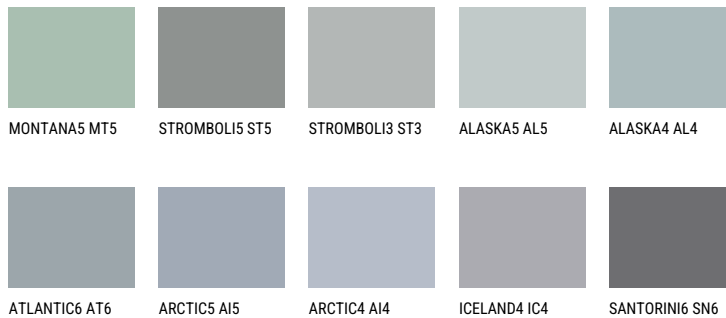

ALASKA6 AL6☀ 38% **TSR** 34%**Matching colours****COLOURS**

For more information on plasters and paints, go to

www.ceresit.ee

*The presented colours refer to plasters and paints offered by Ceresit. Due to the use of digital techniques, the presented colours might not represent the original ones, thus they cannot be considered as a reliable colour presentation. We recommend checking the authentic colour samples.

INTENSE

DIAMOND DAY

SAPPHIRE GLACIER

AMETHYST RAIN

SAPPHIRE BAY

AMETHYST OCEAN

AMETHYST MIST

For more information on plasters and paints, go to
www.ceresit.ee

*The presented colours refer to plasters and paints offered by Ceresit. Due to the use of digital techniques, the presented colours might not represent the original ones, thus they cannot be considered as a reliable colour presentation. We recommend checking the authentic colour samples.